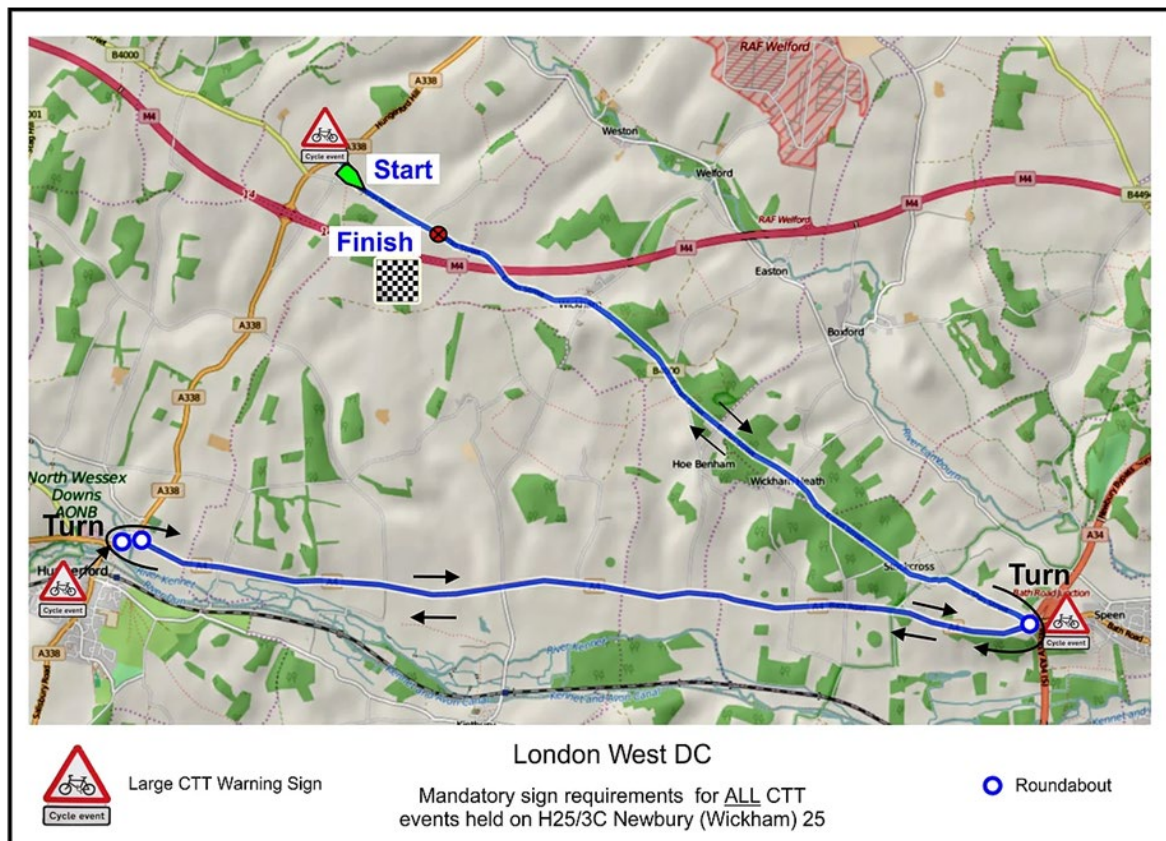

Newbury Road Club 25 Mile Time Trial

Course: H25/3C

Sign-On HQ: Road to Shefford Woodlands, off B4000 Ermin St. ([here](#))

What3Words location: <https://what3words.com/immediate.vaccines.procures>

COURSE MAP AND DETAILS

Course Description:

Start B4000 at centre of gated field entrance opposite road to Shefford Woodland SU367733

Proceed south-eastwards on the B4000 to the roundabout at the junction with the A4 Take the 3rd Exit signposted A4 Hungerford.

Proceed Westward to the mini roundabout at the junction with the A338 to the North. Keep straight on, taking great care of traffic coming from the A338, and still on the A4 proceed to the Charnham Park roundabout (Turn) Circle the roundabout to take the third exit and retrace to the mini roundabout with the A338.

Keep straight on, taking great care of traffic entering and exiting from A338, and continue Eastwards along the A4 to the roundabout at the junction with the B4000. Take the 1st Exit signposted B4000 Stockcross.