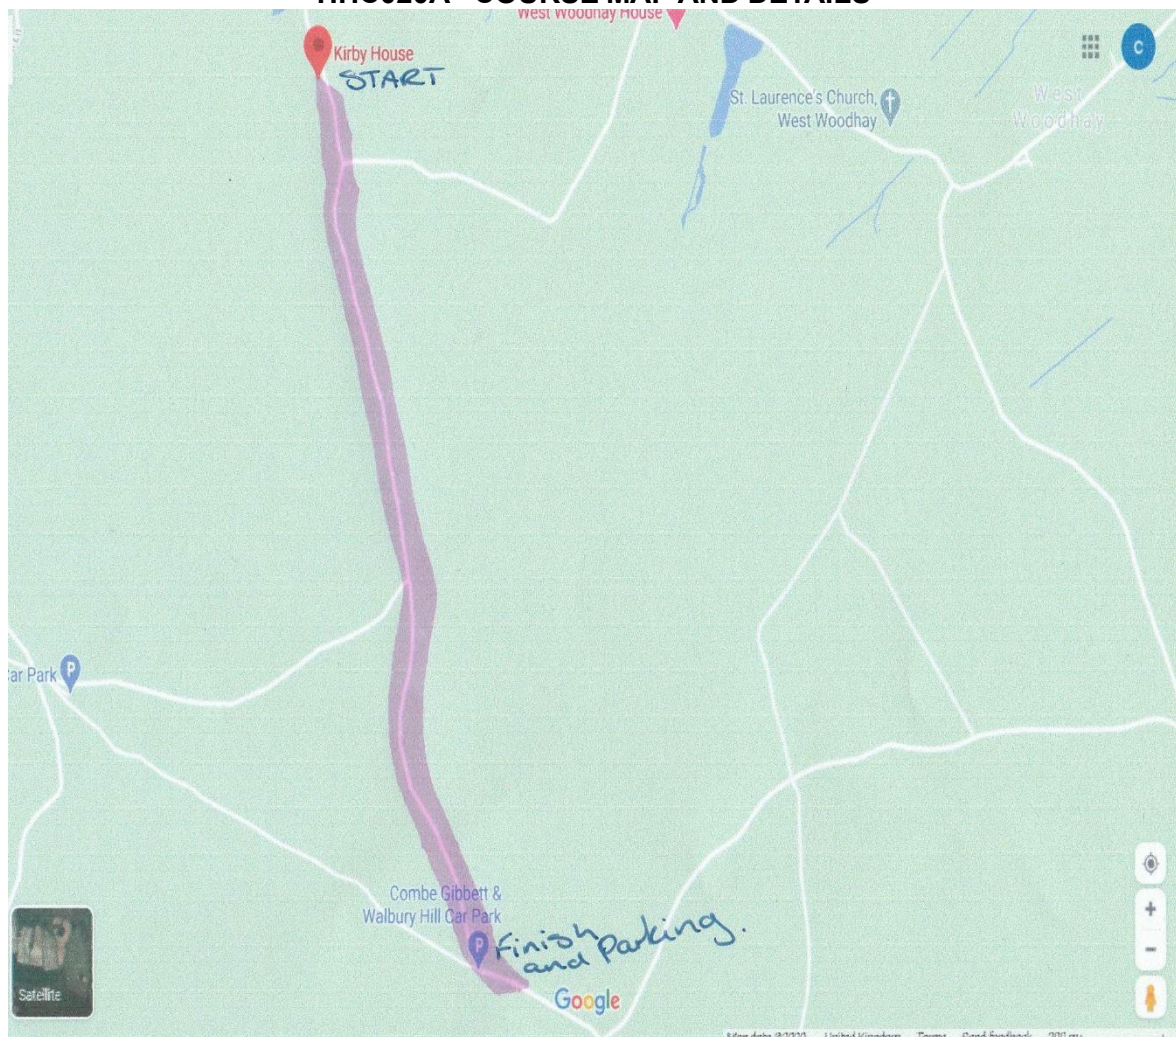

Newbury Road Club Hill Climb Time Trial

Course: HHC020A - 1.17m

Sign-On HQ: Walbury Hill Car Park

<https://what3words.com/outsmart.edgy.removeale>

HHC020A - COURSE MAP AND DETAILS

COURSE DESCRIPTION:

Start on the lane opposite the entrance to Kirby House

<https://what3words.com/vampire.printout.asking>

IGNORE FIRST LEFT to West Woodhay and **PROCEED** straight on 0.13m

At the fork in road, **TAKE THE LEFT FORK** to Facombe 0.62m

CONTINUE uphill to **FINISH** by handle on gate in fence on the left side of the road 1.17m

<https://what3words.com/gobbling.rugs.tapes>

SAFETY

- Always give priority to traffic from your right when negotiating roundabouts.
- Signal clearly to other road users the course you intend to take.
- Safety – not your performance – is the first priority at all times.