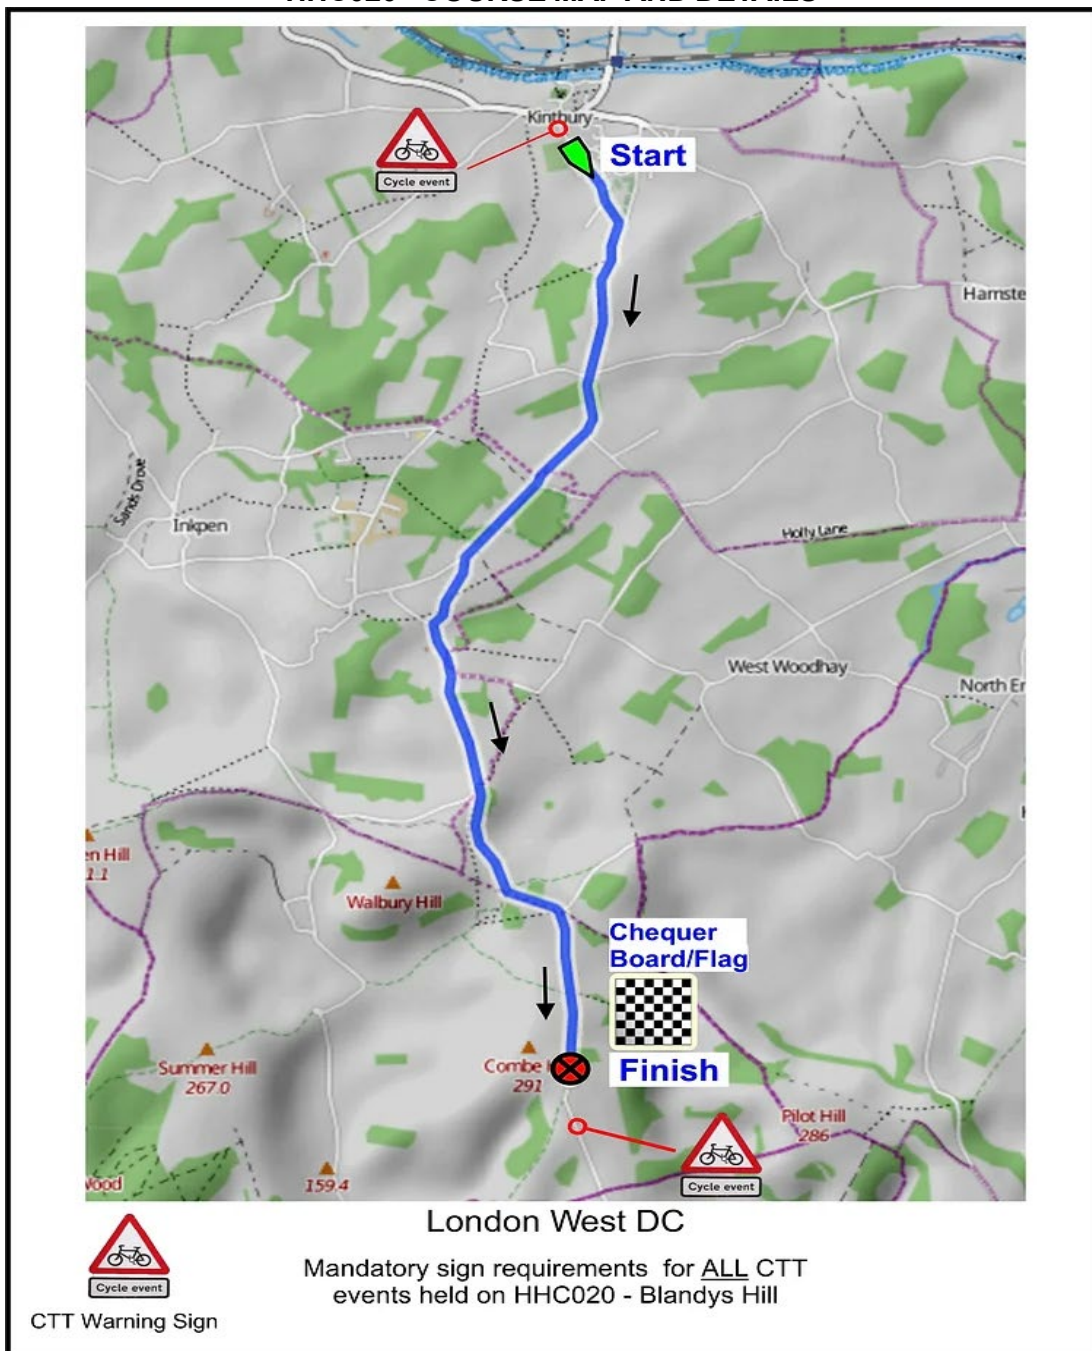

## Blandys Hill and Walbury Hill

Course: HHC020 - 4.37m

Sign-On HQ: Coronation Hall, Inkpen Road, Kintbury

W3W location: <https://what3words.com/optimists.crimson.vowed>

### HHC020 - COURSE MAP AND DETAILS

## **COURSE DESCRIPTION:**

START at the Coronation Hall, Inkpen Road, Kintbury. SU 38433 66565

<https://what3words.com/optimists.crimson.vowed>

Proceed south and then BEAR RIGHT into Blandys Hill.

Continue on to Pebble Hill, at Owls Barn FORK RIGHT into Rooksnest Lane.

Continue across Inkpen Common to TURN LEFT 20m past Crown & Garter.

At T-Junction TURN LEFT signposted Coombe/Facombe.

Continue south and take SECOND LEFT where road bears left to go straight up Walbury Hill.